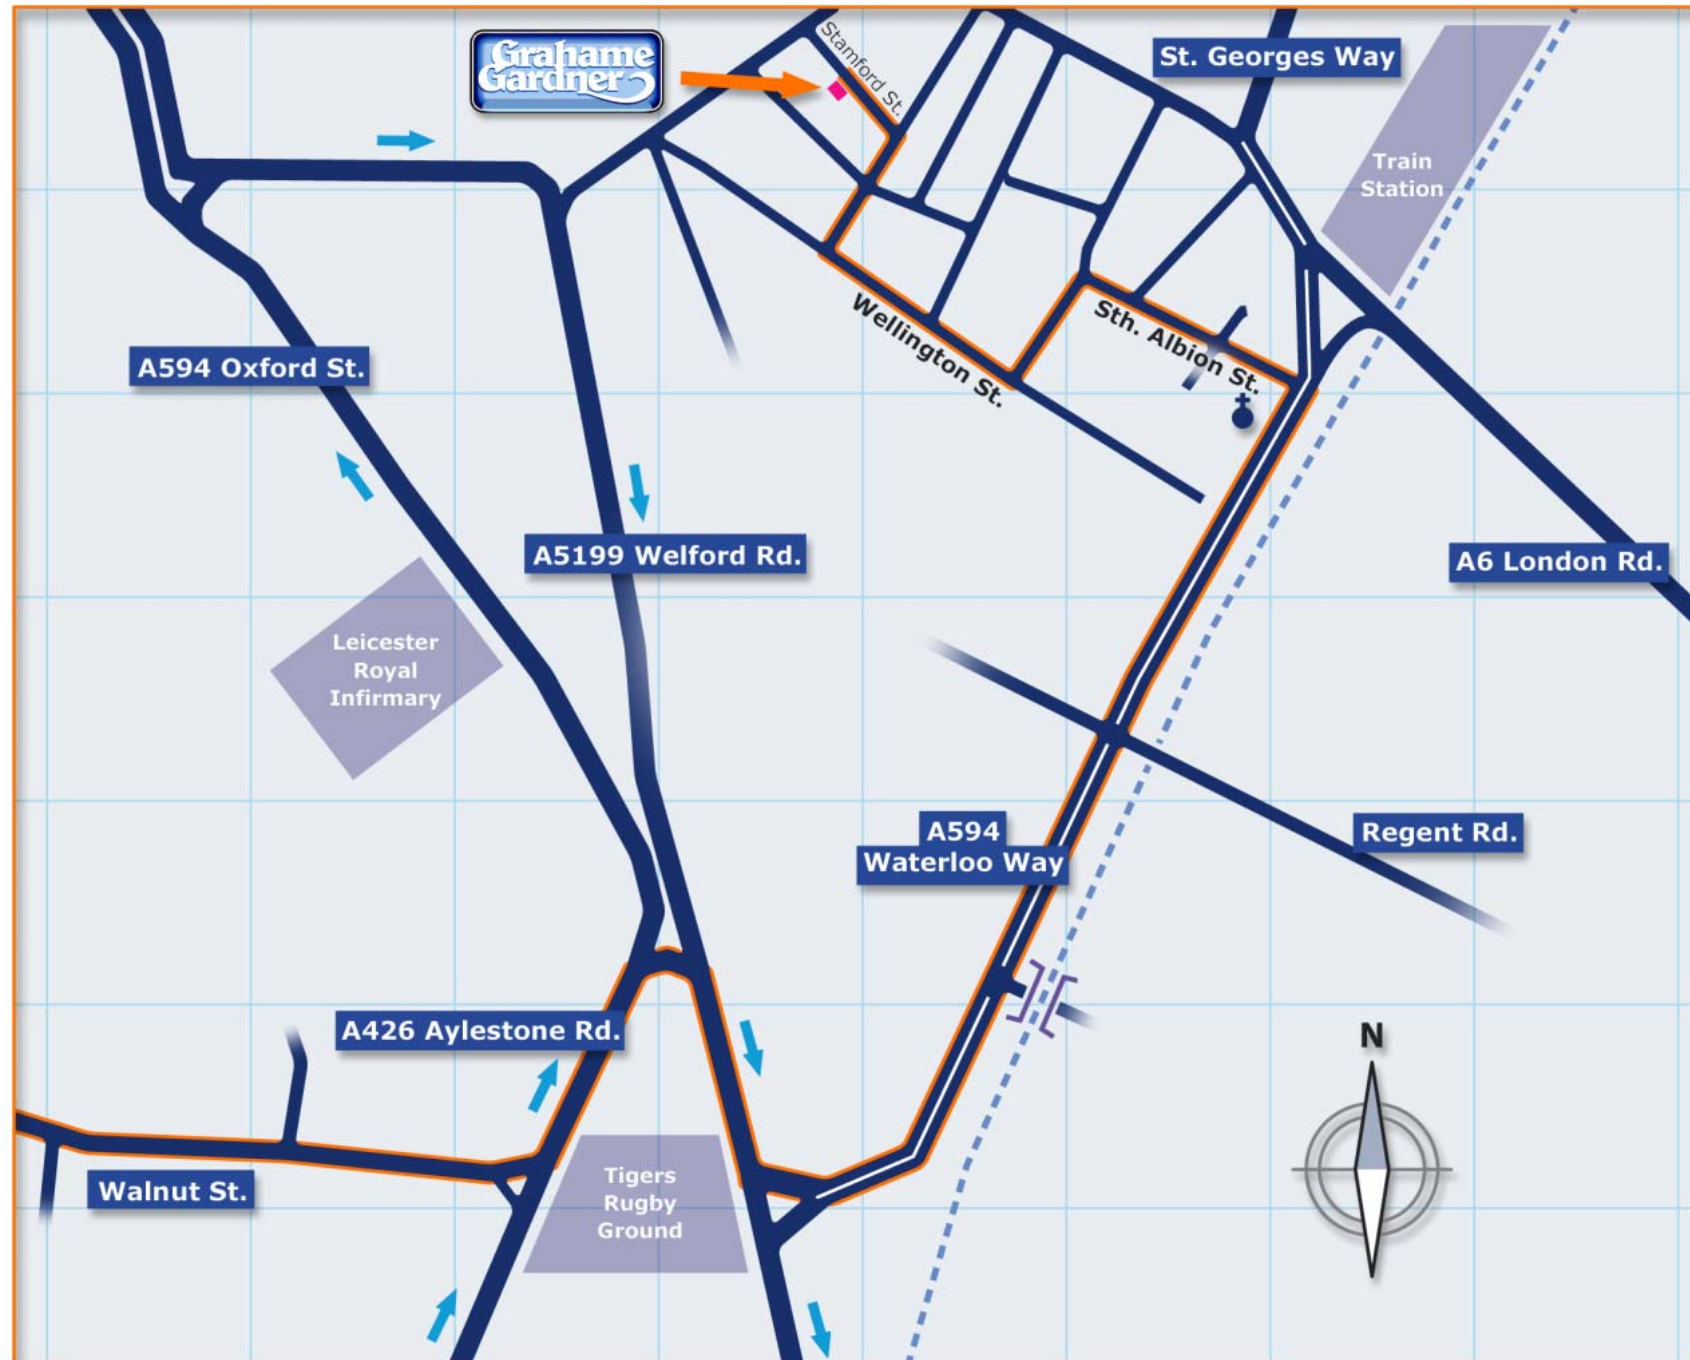

HOW TO FIND US

Upperton Road to City Centre

After turning right onto Upperton Road from the A5460, the road becomes Walnut Street after crossing the canal. A quarter of a mile further on you come to a T-junction (with the Royal Infirmary on the left and the Tigers Rugby to your front) follow the traffic round to the left and move into the right-hand lane (a NCP car park will be on the right). At the traffic lights, turn right then left into Waterloo Way (following the shape of the park on your left). Go over 2 sets of traffic lights and after the converted church, but just before the third set of lights, turn left down South Albion Street. Take a left at the T-junction, then right along Wellington Street, right again down Chatham Street and left into Stamford Street. Grahame Gardner's is on the left approximately half way down the street.

Tel: 0116 255 6326

Fax: 0116 247 1215

Email: sales@grahame-gardner.com

Web: www.grahame-gardner.com

GRAHAME GARDNER - Leicester City Centre

Address: Stamford Buildings, Stamford Street, Leicester, LE1 6NJ