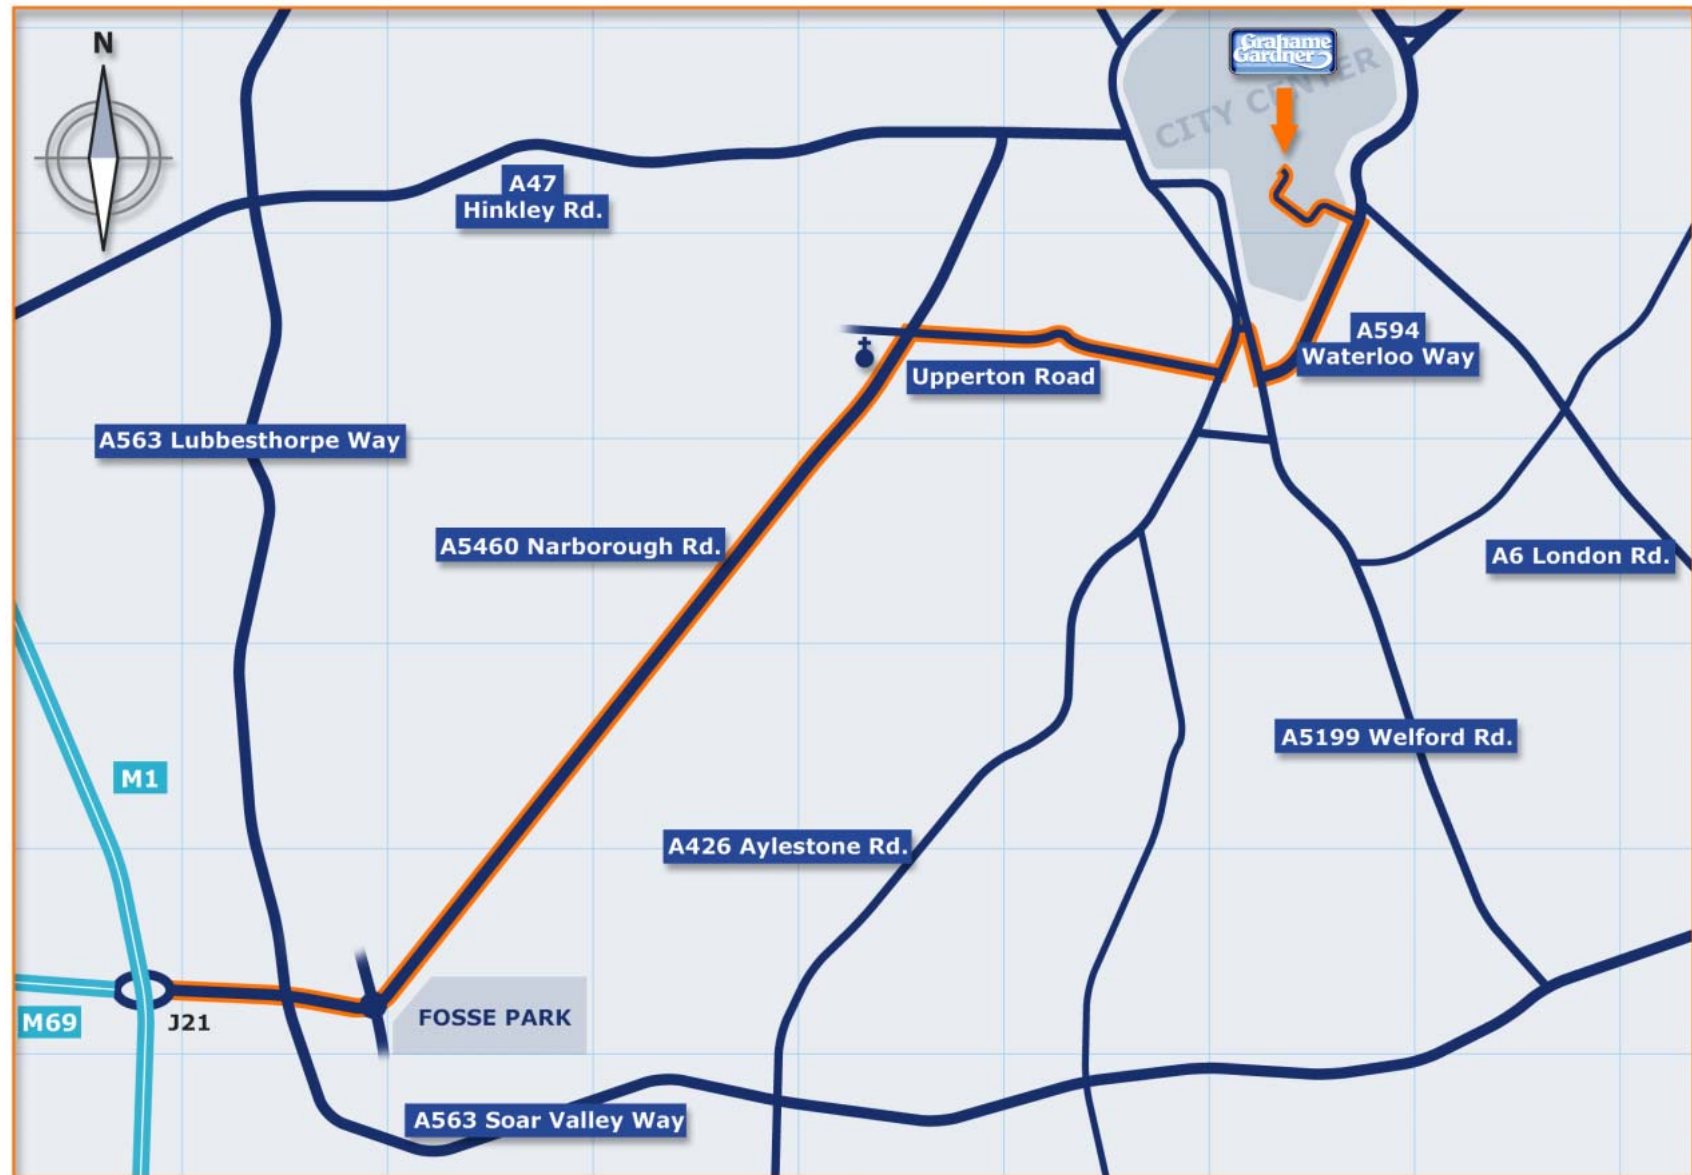

HOW TO FIND US

FROM M1 JUNCTION 21/M69

Follow A5460 (dual carriageway) towards Leicester. After approx. 2 miles, when you see the BP petrol station on the right-hand, side pull into right-hand lane allowing yourself to turn right at the lights onto Upperton Road. After 1 mile you come to a T-junction (with the Royal Infirmary on the left and the Tigers Rugby ground opposite) follow the traffic round to the left and move into the right-hand lane (a NCP car park will be on the right). At the traffic lights, turn right then left into Waterloo Way (following the shape of the park on your left). Go over 2 sets of traffic lights and just before the third set turn left down South Albion Street. Take a left at the T-junction, then right along Wellington Street, right again down Chatham Street and left into Stamford Street. Grahame Gardner's is on the left approx. half way down the street.

HOW TO FIND US

Upperton Road to City Centre

After turning right onto Upperton Road from the A5460, the road becomes Walnut Street after crossing the canal. A quarter of a mile further on you come to a T-junction (with the Royal Infirmary on the left and the Tigers Rugby to your front) follow the traffic round to the left and move into the right-hand lane (a NCP car park will be on the right). At the traffic lights, turn right then left into Waterloo Way (following the shape of the park on your left). Go over 2 sets of traffic lights and after the converted church, but just before the third set of lights, turn left down South Albion Street. Take a left at the T-junction, then right along Wellington Street, right again down Chatham Street and left into Stamford Street. Grahame Gardner's is on the left approximately half way down the street.